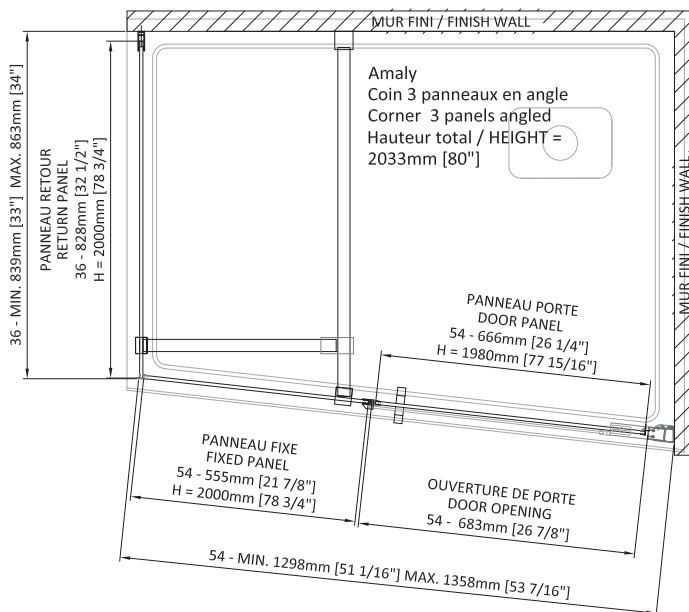

The Amaly brings you an elegant minimalist design with edge. The uncluttered industrial chic look fits perfectly with a modern interior or adds an interesting design element to a more modest one. The beautifully oversized handle can be placed either closer to the top of the door or the bottom, altering the look from edgy to contemporary. The large door provides a big opening and can pivot on the inside as well as the outside, giving you freedom to move as you wish.

## SHOWER DOOR CORNER ANGLE 1 DOOR, 1 FIXED, 1 RETURN

Door 54" : DAA5400AANA21  
Box #1  
8 3/4" x 30 1/2" x 3"  
2075 mm x 775 mm x 75 mm  
134.48 lb (61 kg)

Return 36" : DAA36+00AANA21  
Box #2  
85 1/8" x 36 1/4" x 2"  
2160 mm x 920 mm x 50 mm  
88.18 lb (40 kg)

Total number of boxes : 2

- Very large door opening
- 180° interior and exterior opening
- Reversible left or right
- Height of 80" (2033mm)
- Long interior and exterior double handle in polished stainless-steel
- Fixed panel and door panel 8mm
- ZittaClean stain resistant glass treatment
- Pivots rolling guaranteed for life
- Magnetic closing
- Automatic closing and locking at 90°
- Fixed panel secured with a squeeze gasket
- Finishing caps on extrusions
- Aluminium threshold with sealing gasket
- Double vertical seals
- Safe tempered glass with polished edges
- Adjustment of the fixed panel level by the wall extrusion (1" - 25mm)
- Adjustment of the door panel level by the pivot
- Towel warmer option
- Glass shelf option